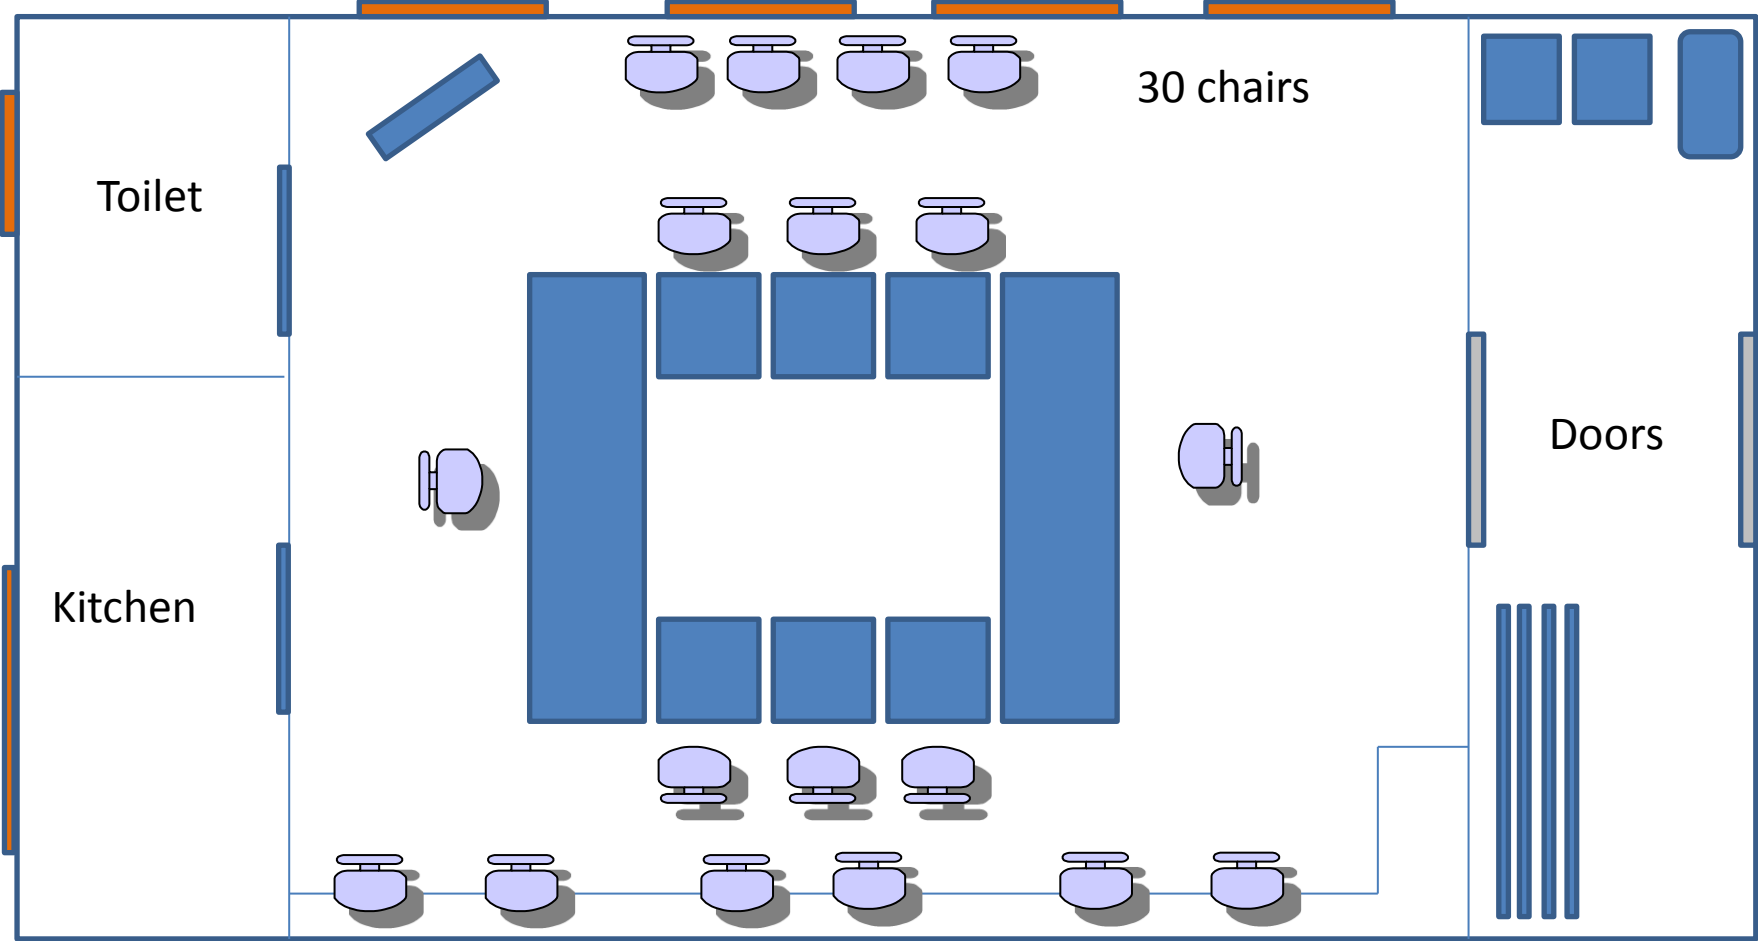

J.O.W Committee Room Beneath stage, entrance at rear of building

Windows

Toilet

30 chairs

Doors

Kitchen